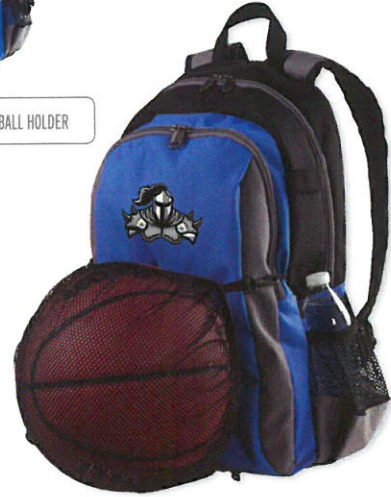

NEW FOR 2017