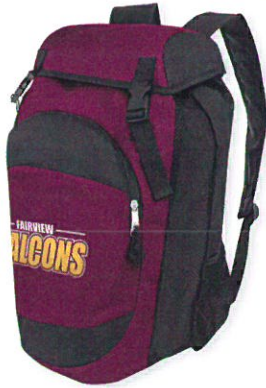

GEAR BAG

327870 19" TALL x 10.5" WIDTH x 10.5" DEPTH **$28.10**

- 100% polyester heavy denier with soft PVC backing and mesh side panels for ventilation
- Drawstring top closure with rainflap
- ID holder on back
- Front zippered pocket with deep interior pouch holds shoes or accessories
- Backpack shoulder straps
- Versatile interior compartment features flexible divider, separating the ventilated front section from the main compartment
- Ball fits in either section of the main compartment